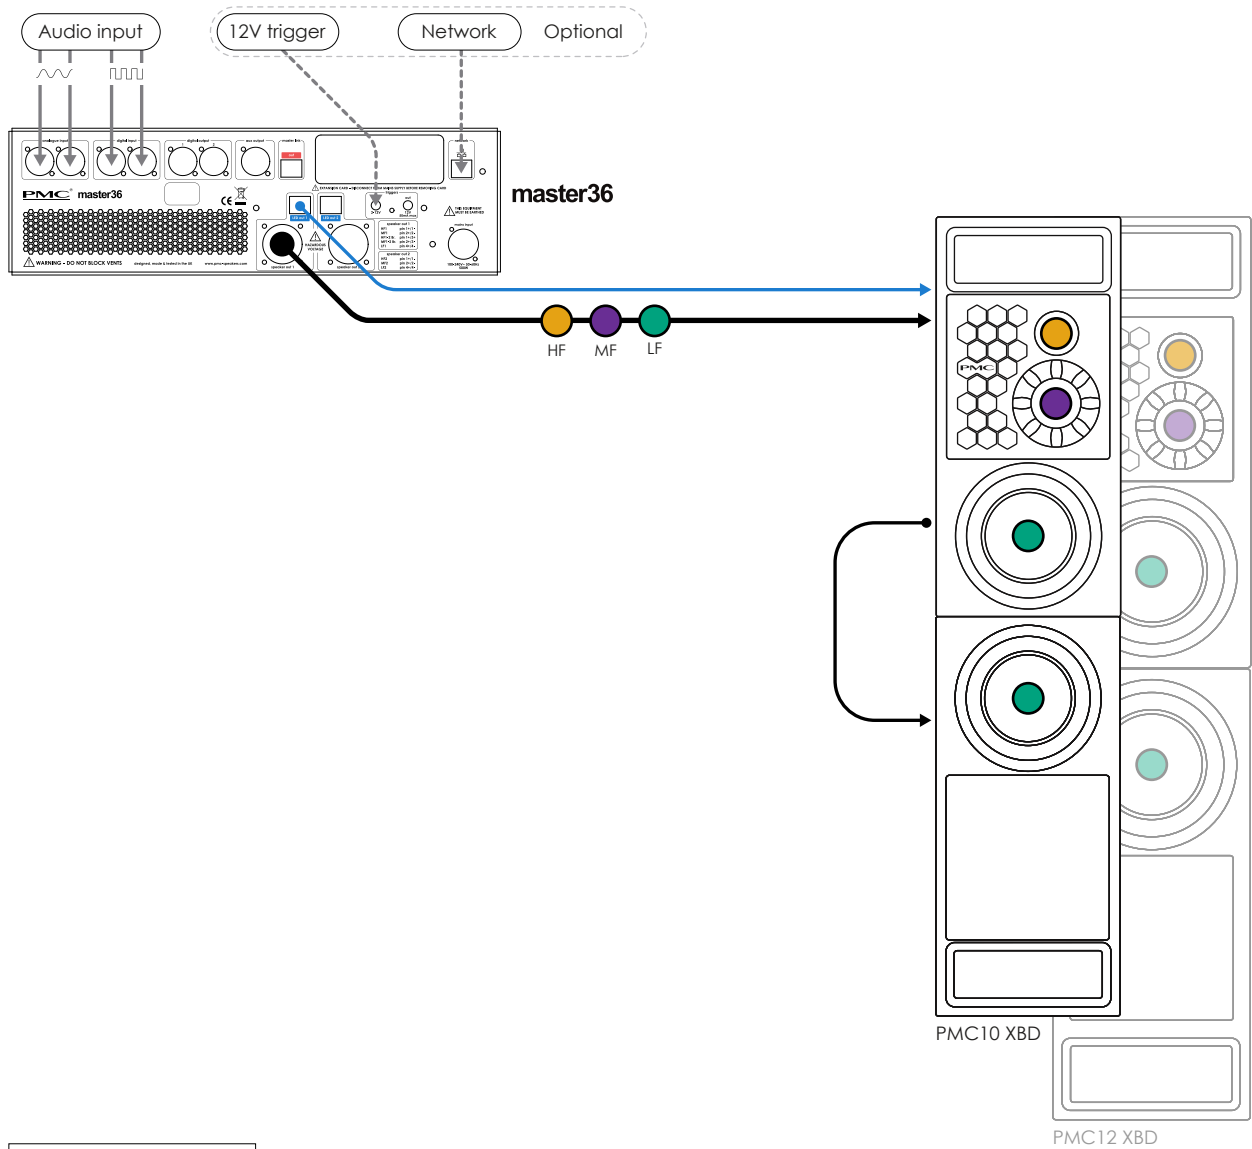

PMC10 XBD / PMC12 XBD

connections per channel

Key	
LED cable	—
speaker cable	—
input cables (not supplied)	—