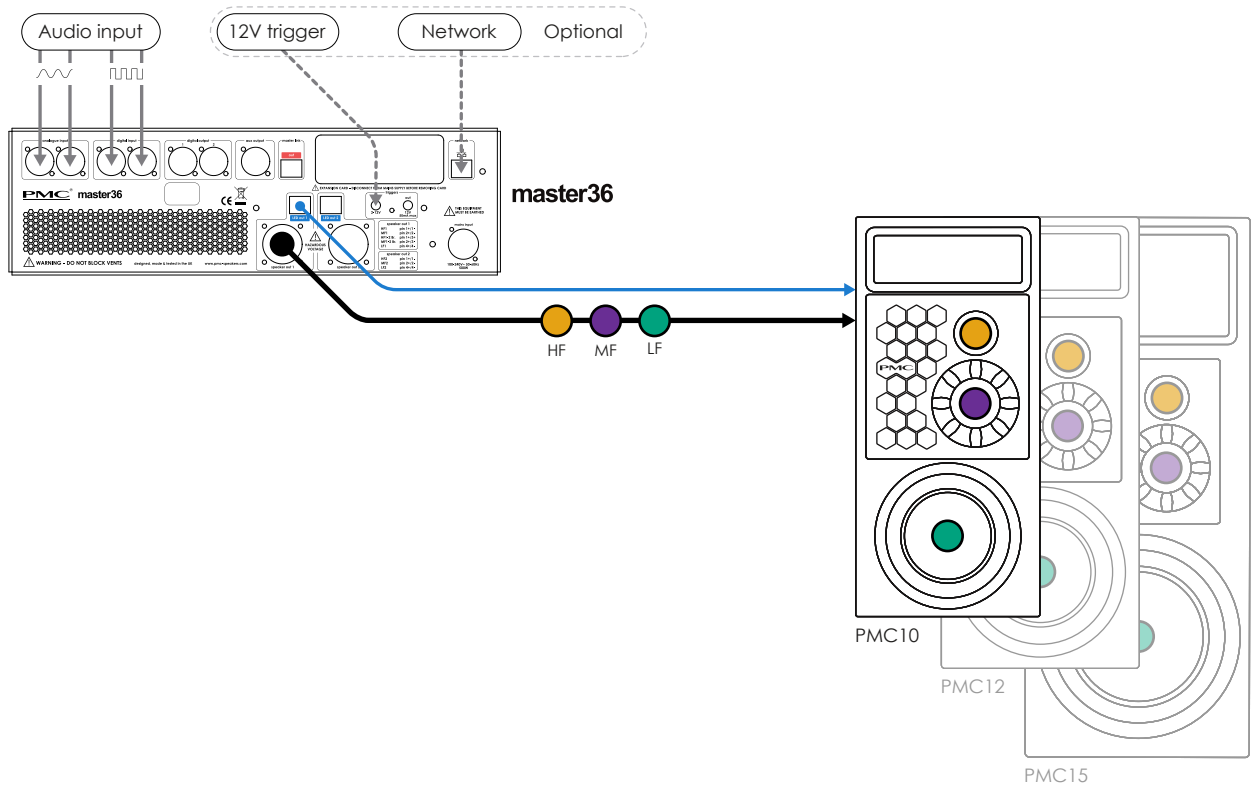

# PMC10 / PMC12 / PMC15

connections per channel

Key	
LED cable	<span style="color: blue;">—</span>
speaker cable	<span style="color: black;">—</span>
input cables (not supplied)	<span style="color: gray;">—</span>