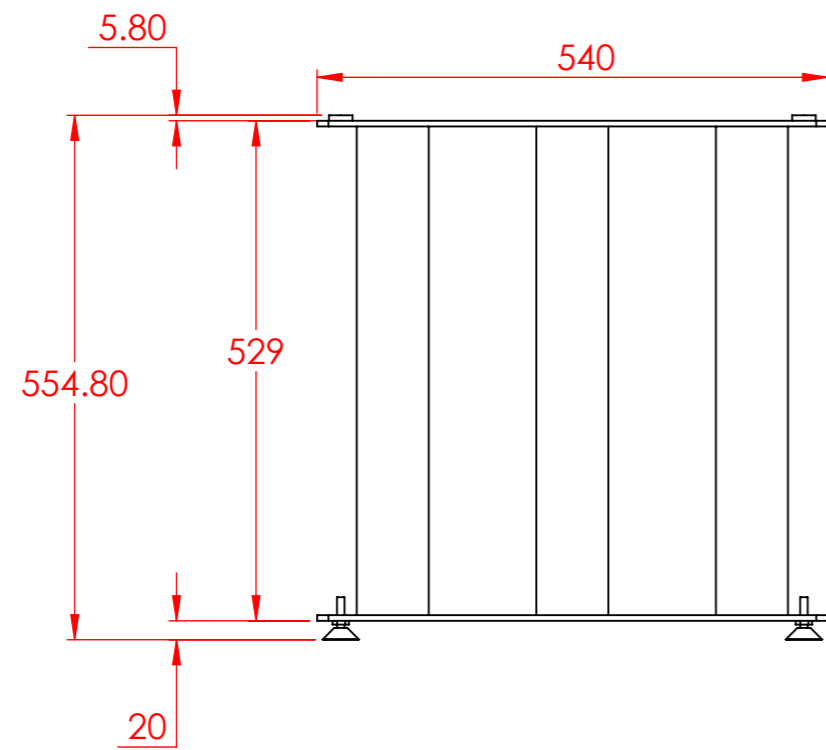

1 A B C D E D E

2

3

4

5

6

7

8

  PMC® THE PROFESSIONAL MONITOR COMPANY Holme Court Biggleswade, Bedfordshire SG18 9ST Tel: 01767 686 300	SIZE	TITLE		5				
	A3	PMC8-2 XBD Stand Assy		4				
	SCALE	PROJECT		3				
	1:8	PART NO.	REV.	2				
	SHEET	N/A	1	1	EW	First Issue	8/8/23	
1 of 1	All Tolerances +/-0.2mm Unless otherwise stated		ISS.	INIT.	DESCRIPTION	DATE	APP.	
		All Dimensions in mm