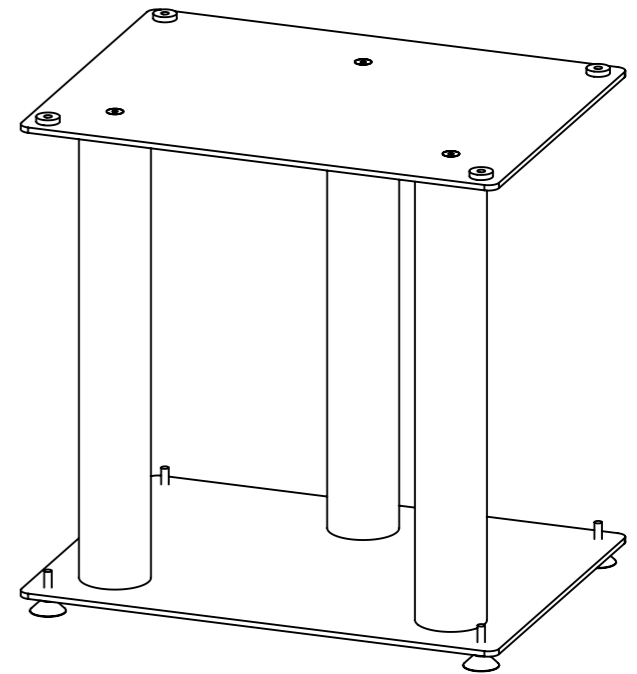

1 A B C D E D E

2

3

4

5

6

7

8

  PMC® THE PROFESSIONAL MONITOR COMPANY Holme Court Biggleswade, Bedfordshire SG18 9ST Tel: 01767 686 300	SIZE	TITLE		5				
	A3	PMC8-2 XBD Stand Assy		4				
	SCALE	PROJECT		3				
	1:8	PART NO.	REV.	2				
	SHEET	N/A	1	1	EW	First Issue	8/8/23	
1 of 1	All Tolerances +/-0.2mm Unless otherwise stated		ISS.	INIT.	DESCRIPTION	DATE	APP.	
		All Dimensions in mm