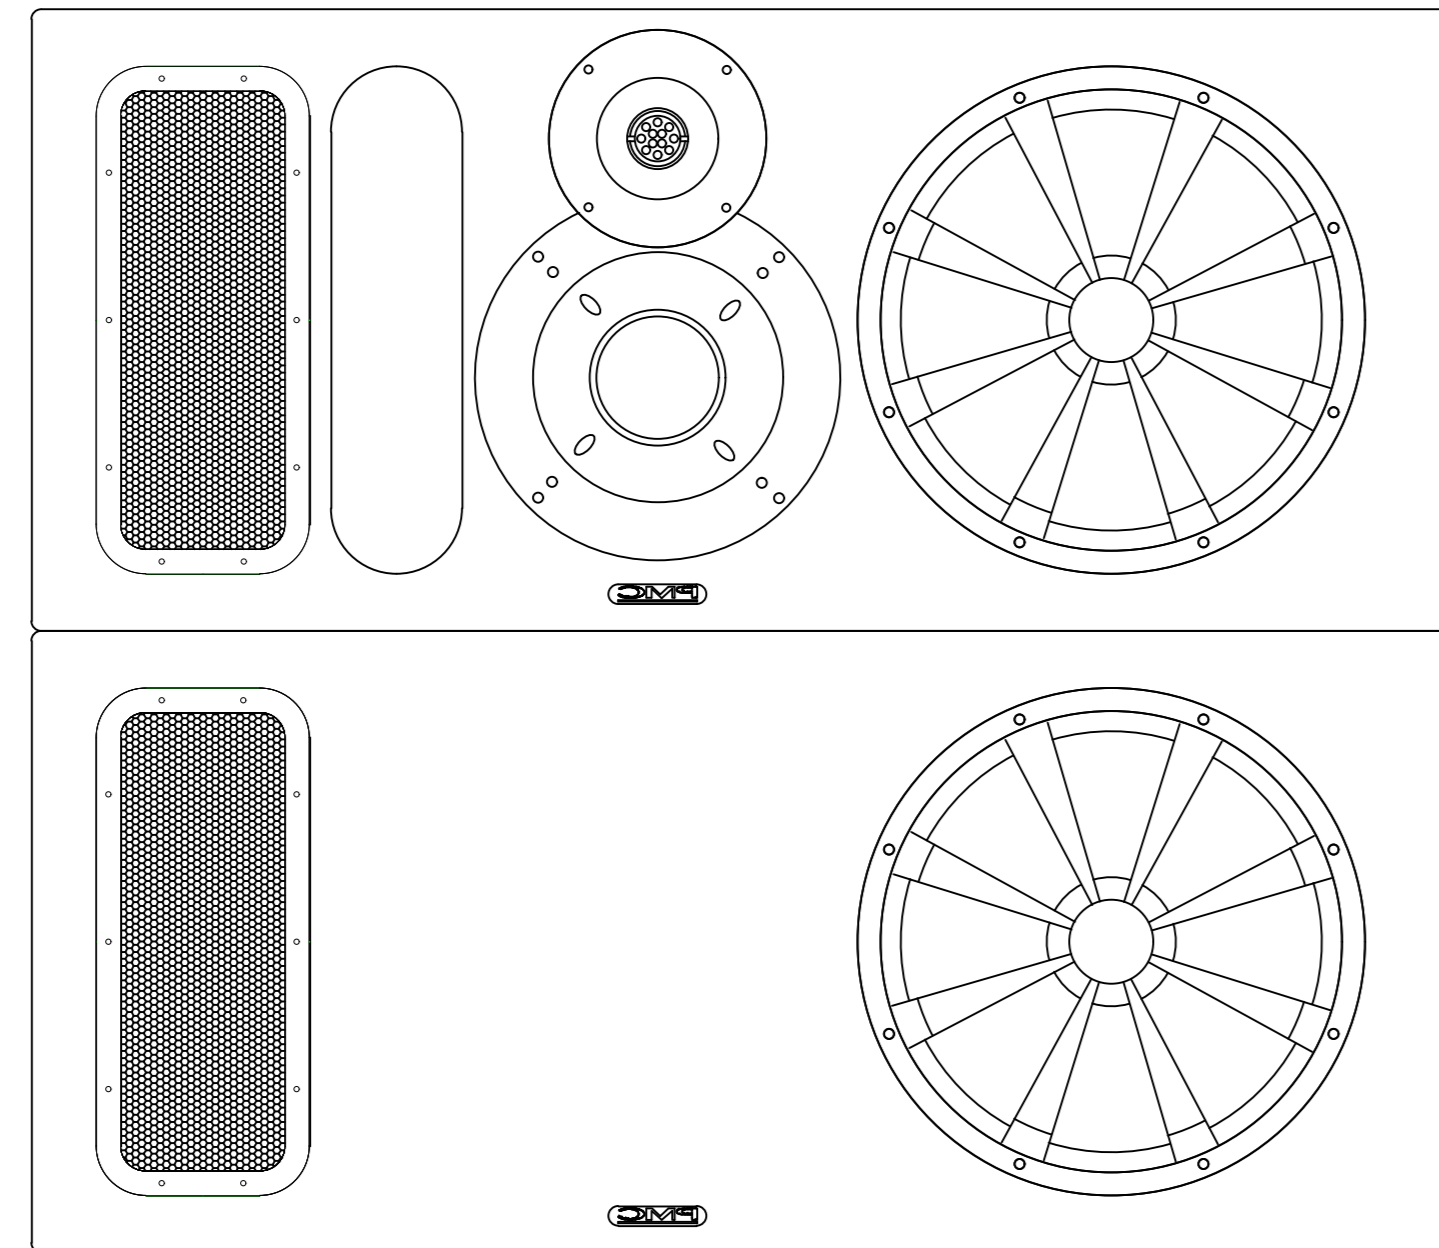

MB3S-XBD-A-HORIZ

ALL DIMENSIONS IN MILLIMETRES

THE PROFESSIONAL MONITOR COMPANY
 Holme Court
 Biggleswade, Bedfordshire SG18 9ST
 TEL: 01767 686300 FAX: 0870 4441044

	DATE	INIT
ORIGINAL	30-03-17	AW
APPROVED		
ISSUE 1		
ISSUE 2		
ISSUE 3		

PROJECT

TITLE	
MB3_HOR_DIMS	
DRAWING NO.	SHEET
	/