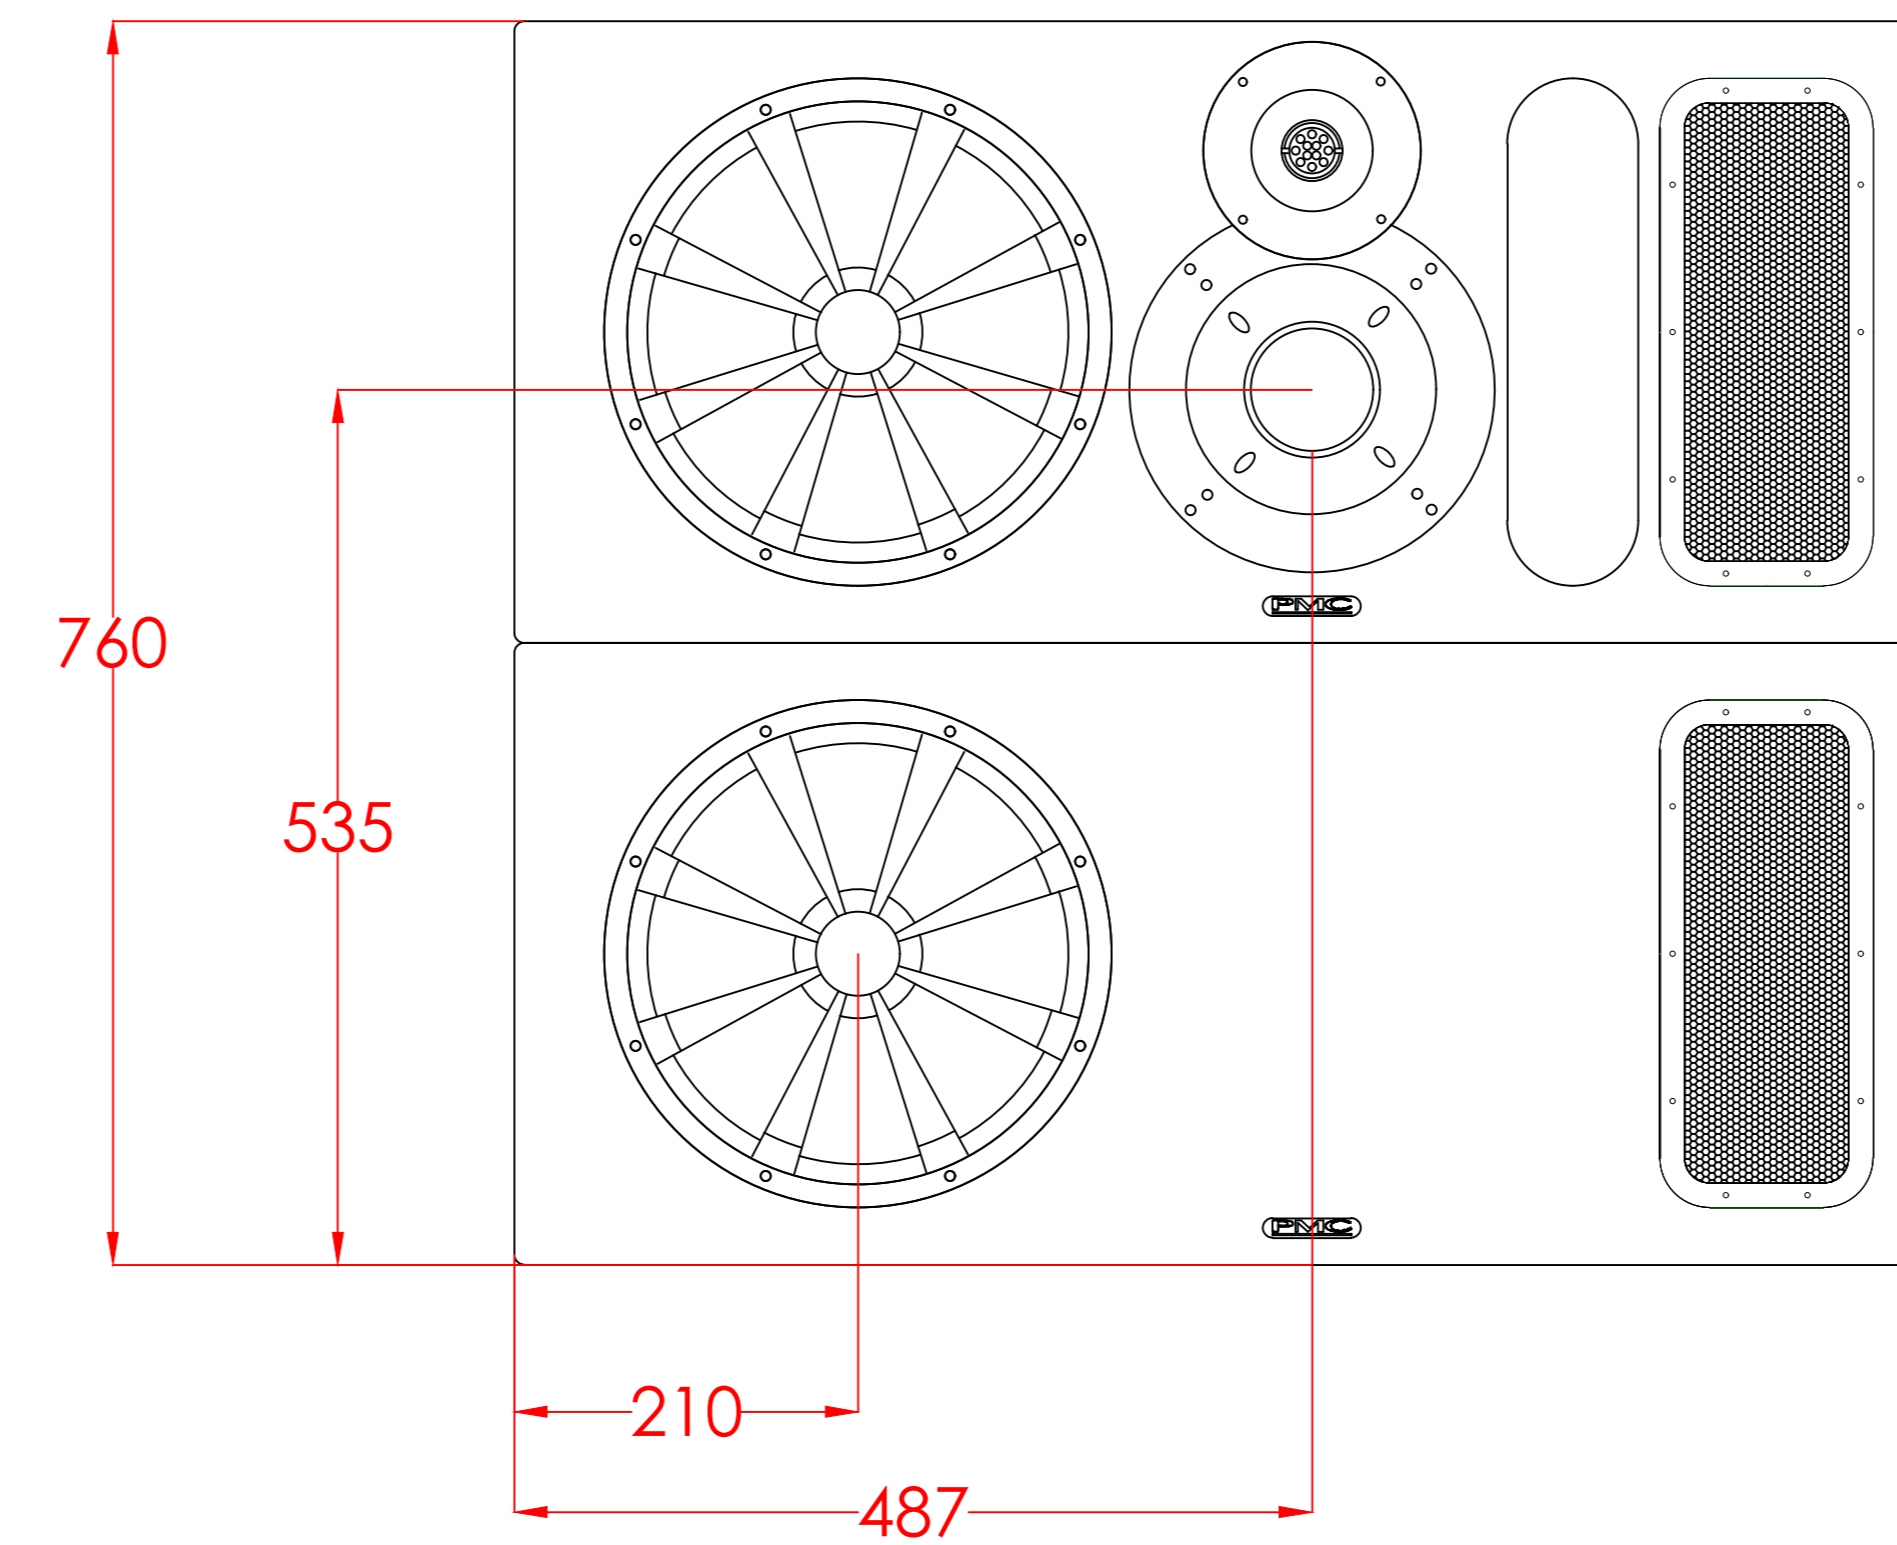

MB3S-XBD-A-HORIZ

ALL DIMENSIONS IN MILLIMETRES

THE PROFESSIONAL MONITOR COMPANY
 Holme Court
 Biggleswade, Bedfordshire SG18 9ST
 TEL: 01767 686300 FAX: 0870 4441044

	DATE	INIT
ORIGINAL	30-03-17	AW
APPROVED		
ISSUE 1		
ISSUE 2		
ISSUE 3		

PROJECT

TITLE	
MB3_HOR_DIMS	
DRAWING NO.	SHEET
	/