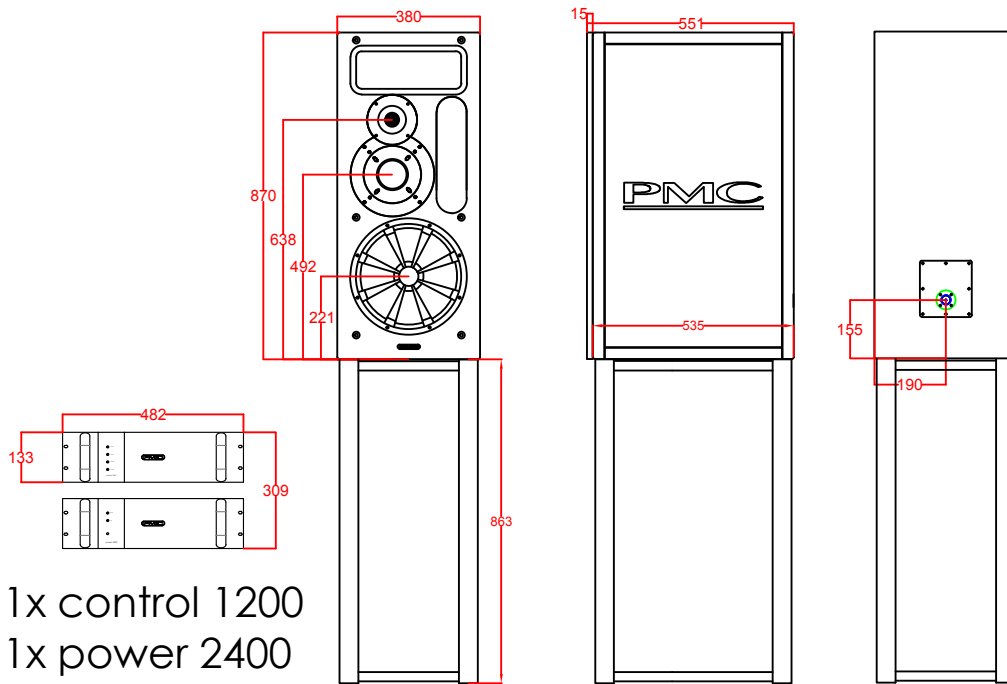

# MB3S-A

ALL DIMENSIONS IN MILLIMETRES

THE PROFESSIONAL MONITOR COMPANY  
43-45 Crawley Green Road  
Luton, Bedfordshire LU2 0AA  
TEL: 0870 4441044 FAX: 0870 4441045

ORIGINAL	DATE	INIT
	14-09-11	AW
APPROVED		
ISSUE 1		
ISSUE 2		
ISSUE 3		

PROJECT  
**MB3**

TITLE	MB3S-A
DRAWING NO.	
SHEET	/