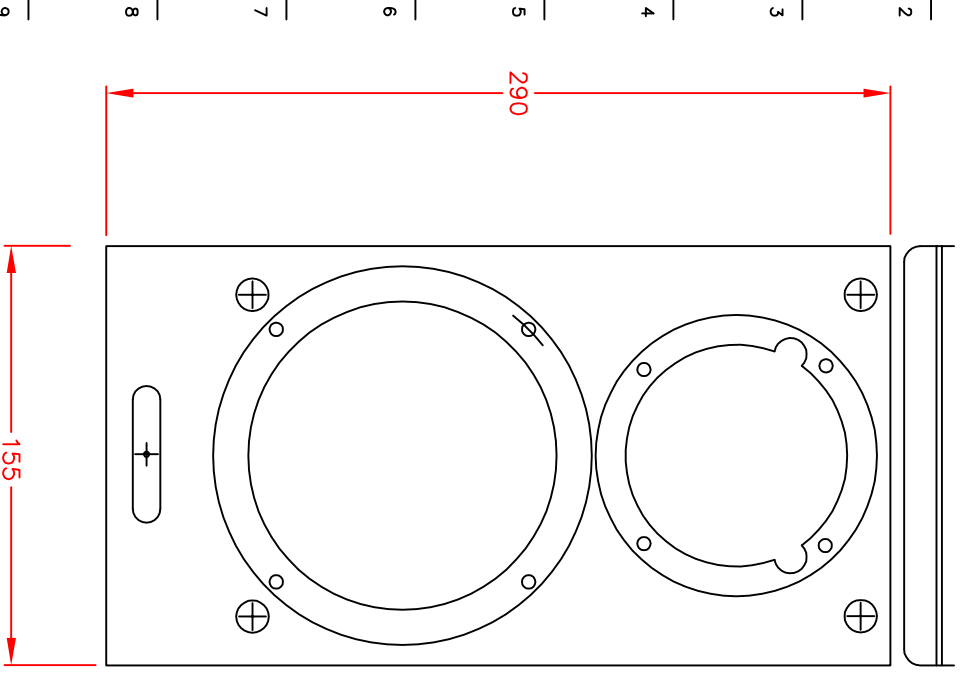

1 A B C D E F G H J K

ALL DIMENSIONS IN MILLIMETRES

THE PROFESSIONAL MONITOR COMPANY
 43-45 Crawley Green Road
 Luton, Bedfordshire LU2 0AA
 TEL: 0870 4441044 FAX: 0870 4441044

ORIGINAL APPROVED	DATE	INIT
ISSUE 1	21-09-01	PRT
ISSUE 2	14-02-02	PRT
ISSUE 3		

PROJECT DB1

TITLE DB1 & DB1S FRONT VIEW AND SECTION
 DRAWING NO. DB1A1
 SHEET /

10
9
8
7
6
5
4
3
2