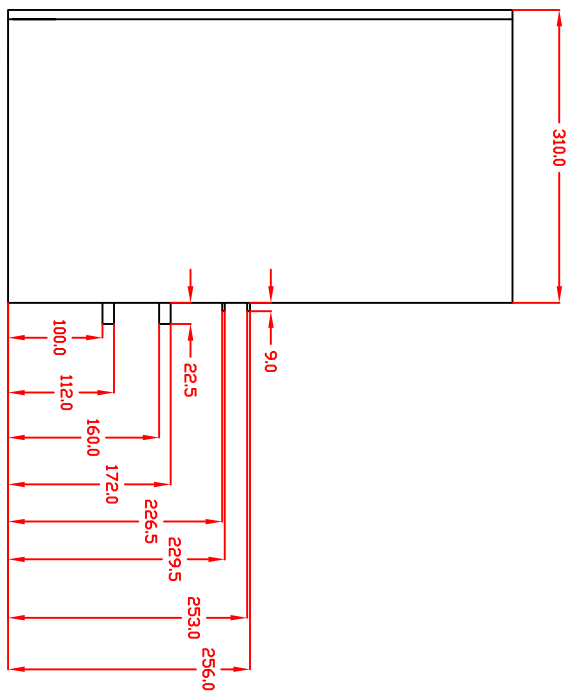

1 A B C D E F G H J K

ALL DIMENSIONS IN MILLIMETRES

THE PROFESSIONAL MONITOR COMPANY
 43-45 Crawley Green Road
 Luton, Bedfordshire LU2 0AA
 TEL: 0870 4441044 FAX: 0870 4441045

ORIGINAL	DATE	INIT
APPROVED		
ISSUE 1	28/06/11	AW
ISSUE 2		
ISSUE 3		

PROJECT
 Fact 3

TITLE
 Front and side view
 DRAWING NO.
 F3-A3
 SHEET
 /