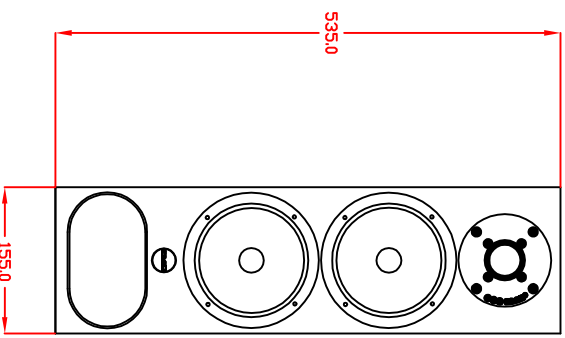

1 A B C D E F G H J K

ALL DIMENSIONS IN MILLIMETRES

THE PROFESSIONAL MONITOR COMPANY
 43-45 Crawley Green Road
 Luton, Bedfordshire LU2 0AA
 TEL: 0870 4441044 FAX: 0870 4441045

ORIGINAL	DATE	INIT
APPROVED		
ISSUE 1	28/06/11	AW
ISSUE 2		
ISSUE 3		

PROJECT
 Fact 3

TITLE
 Front and side view
 DRAWING NO.
 F3-A3
 SHEET
 /