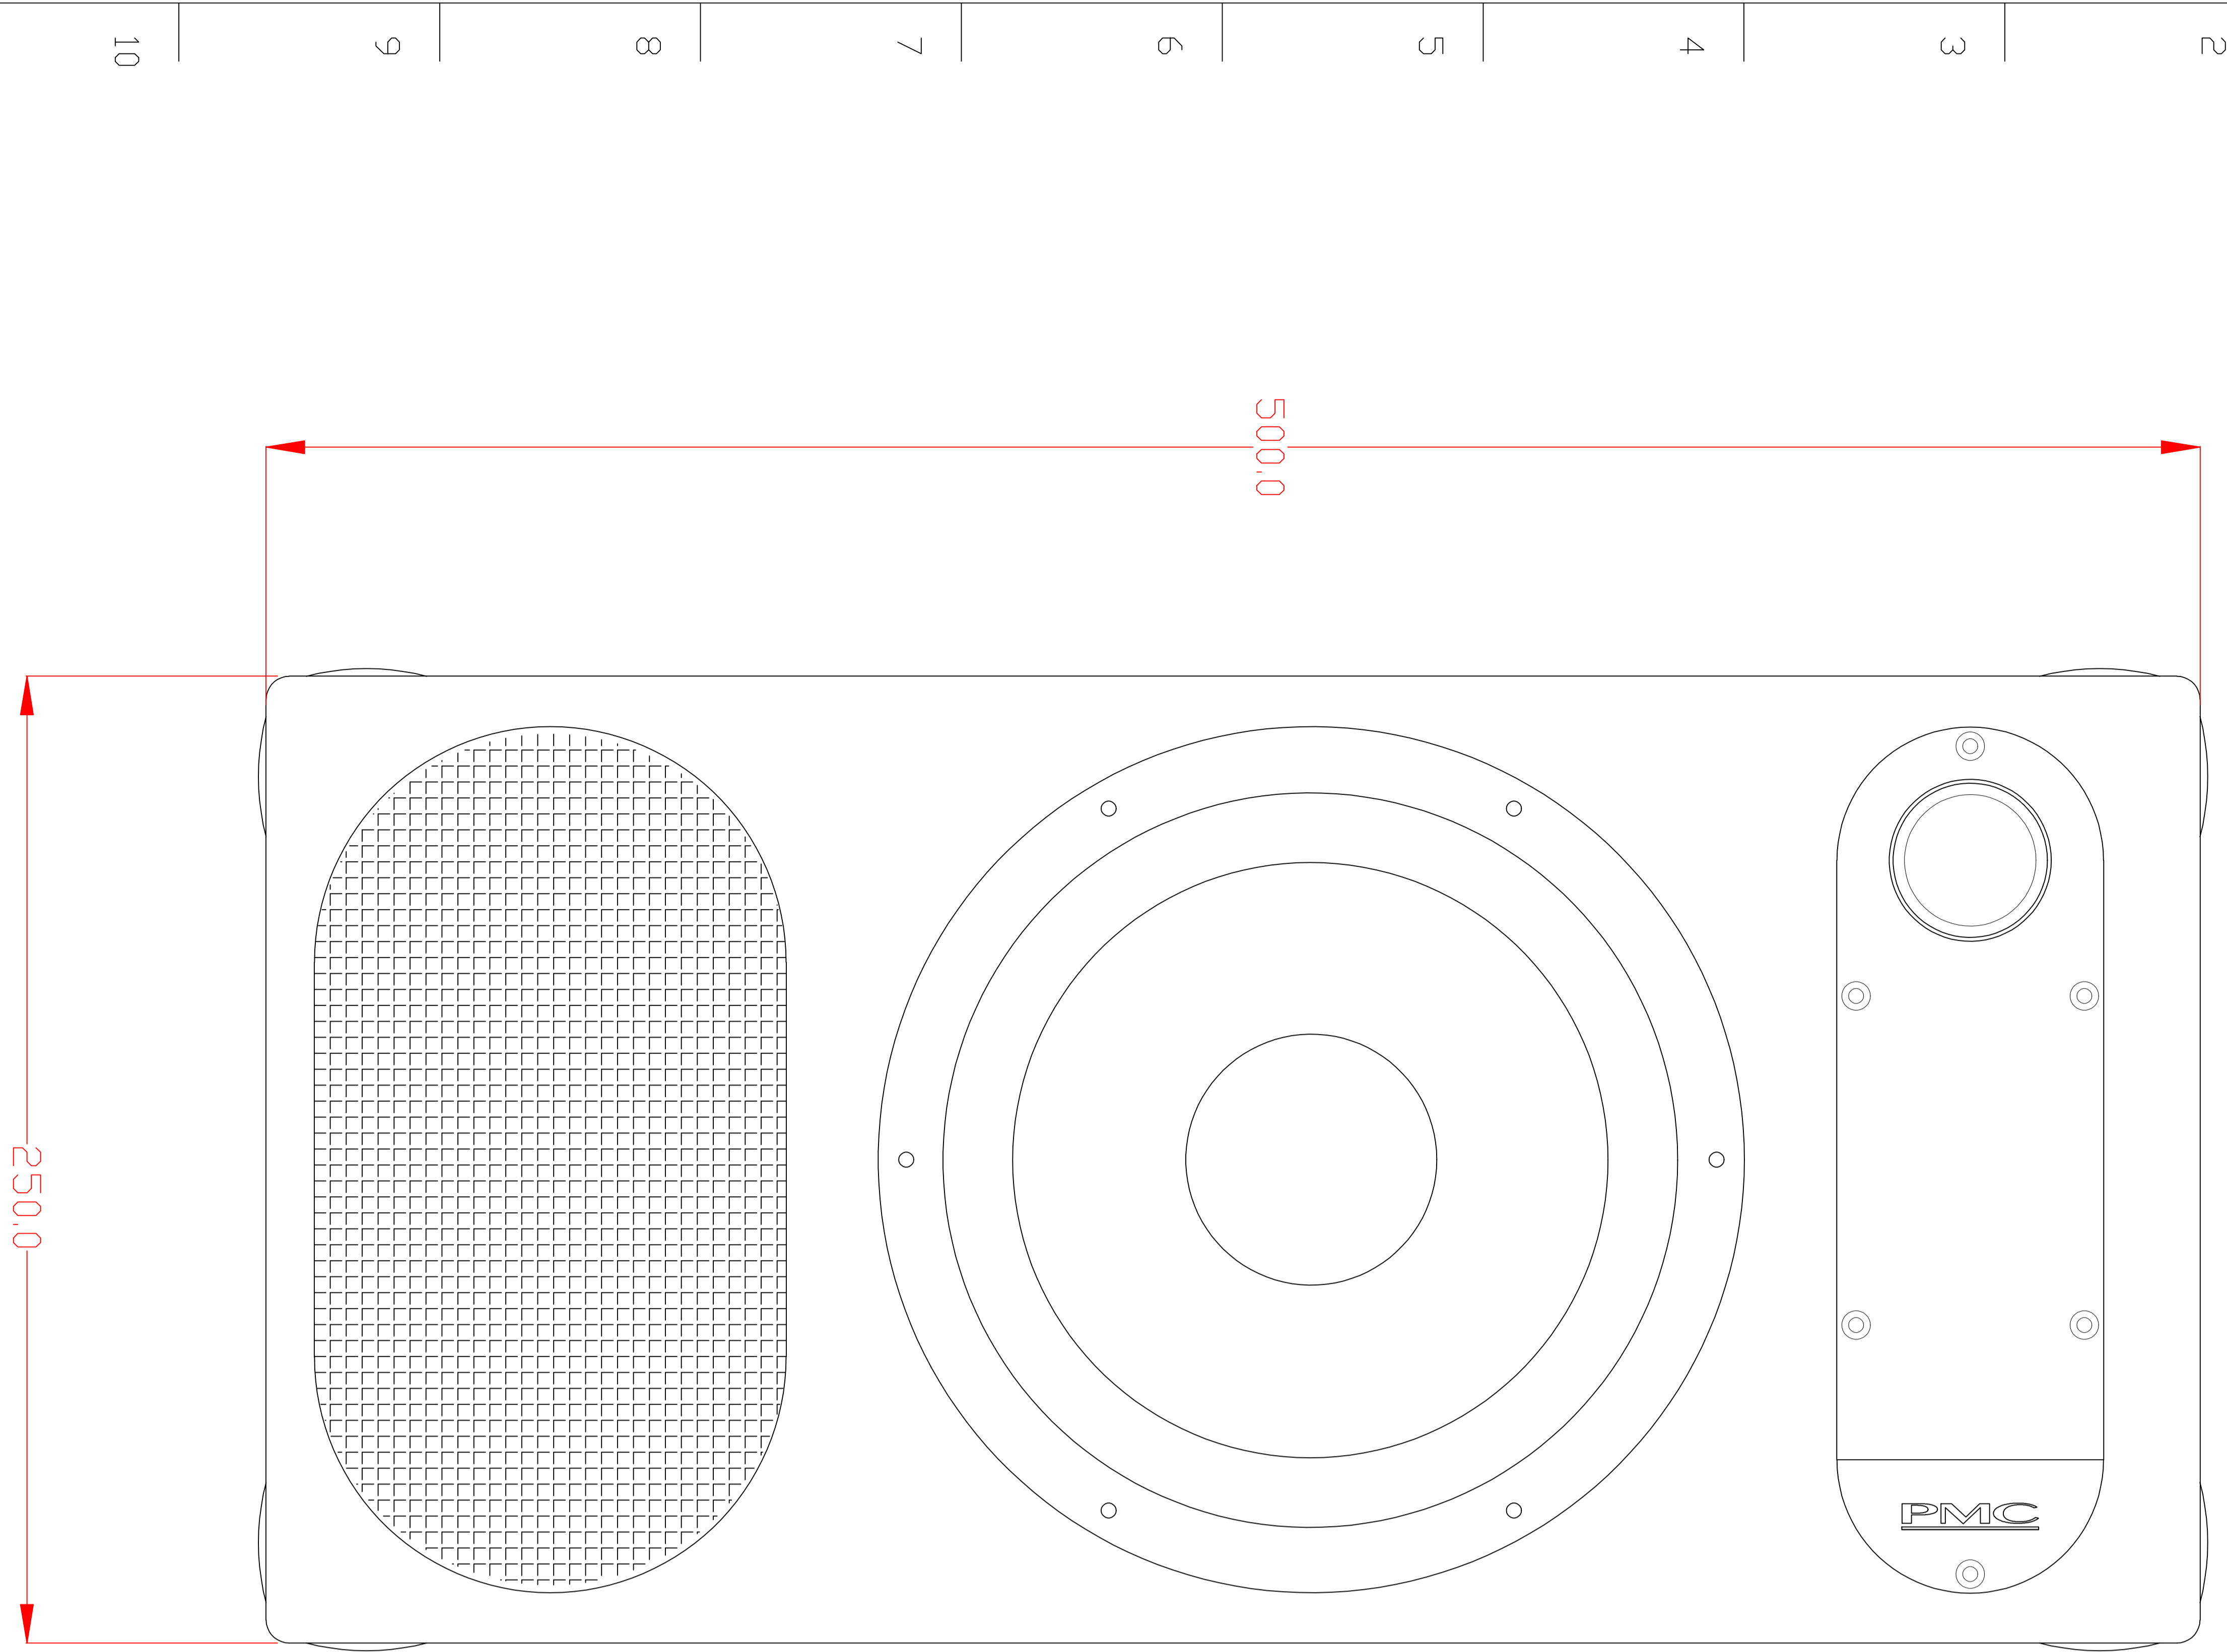

1 A B C D E F G H J K

ALL DIMENSIONS IN MILLIMETRES

THE PROFESSIONAL MONITOR COMPANY

43-45 Crawley Green Road
Luton, Bedfordshire LU2 0AA

TEL: 0870 4441044 FAX: 0870 4441045

ORIGINAL	DATE	INIT	All tolerances +/-0.2mm unless otherwise specified	PROJECT	TITLE	
APPROVED	21/02/12	AW			ACT	Twotwo8 Dims
ISSUE 1	010113	OT				
ISSUE 2						
ISSUE 3						

SHEET /