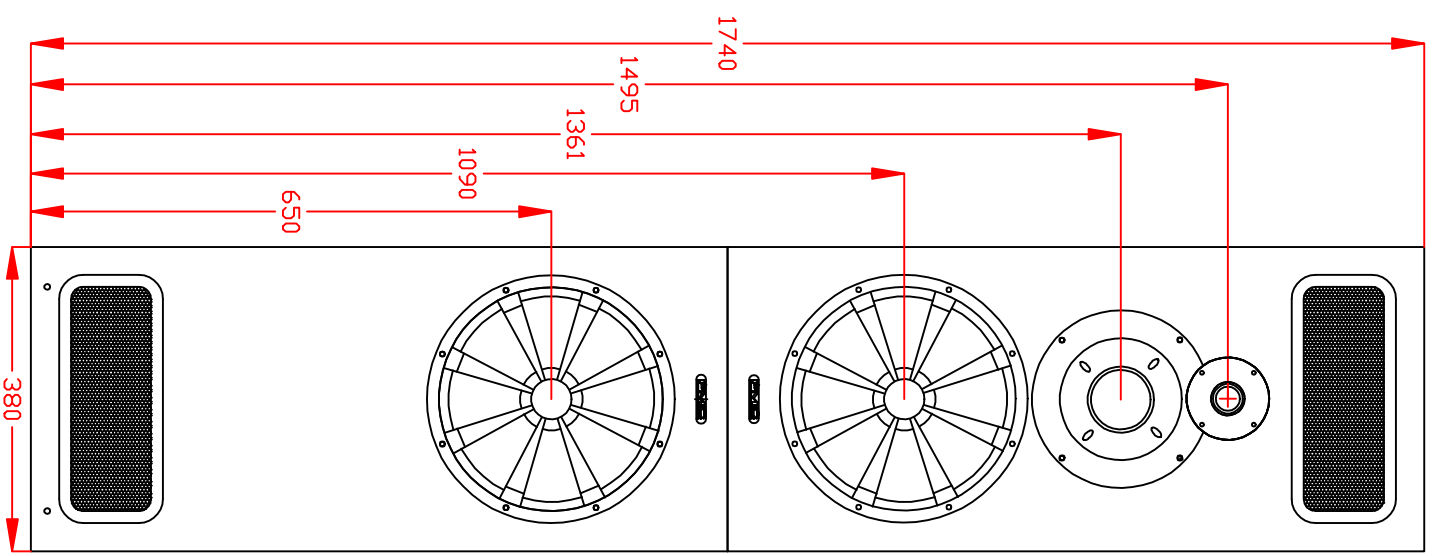

1 A B C D E F G H J K

ALL DIMENSIONS IN MILLIMETERS

THE PROFESSIONAL MONITOR COMPANY  
 43-45 Crawley Green Road  
 Luton, Bedfordshire LU2 0AA  
 TEL: 0870 4441044 FAX: 0870 4441045

ORIGINAL	DATE	INIT
APPROVED		
ISSUE 4	05-07-11	AW
ISSUE 5		
ISSUE 6		