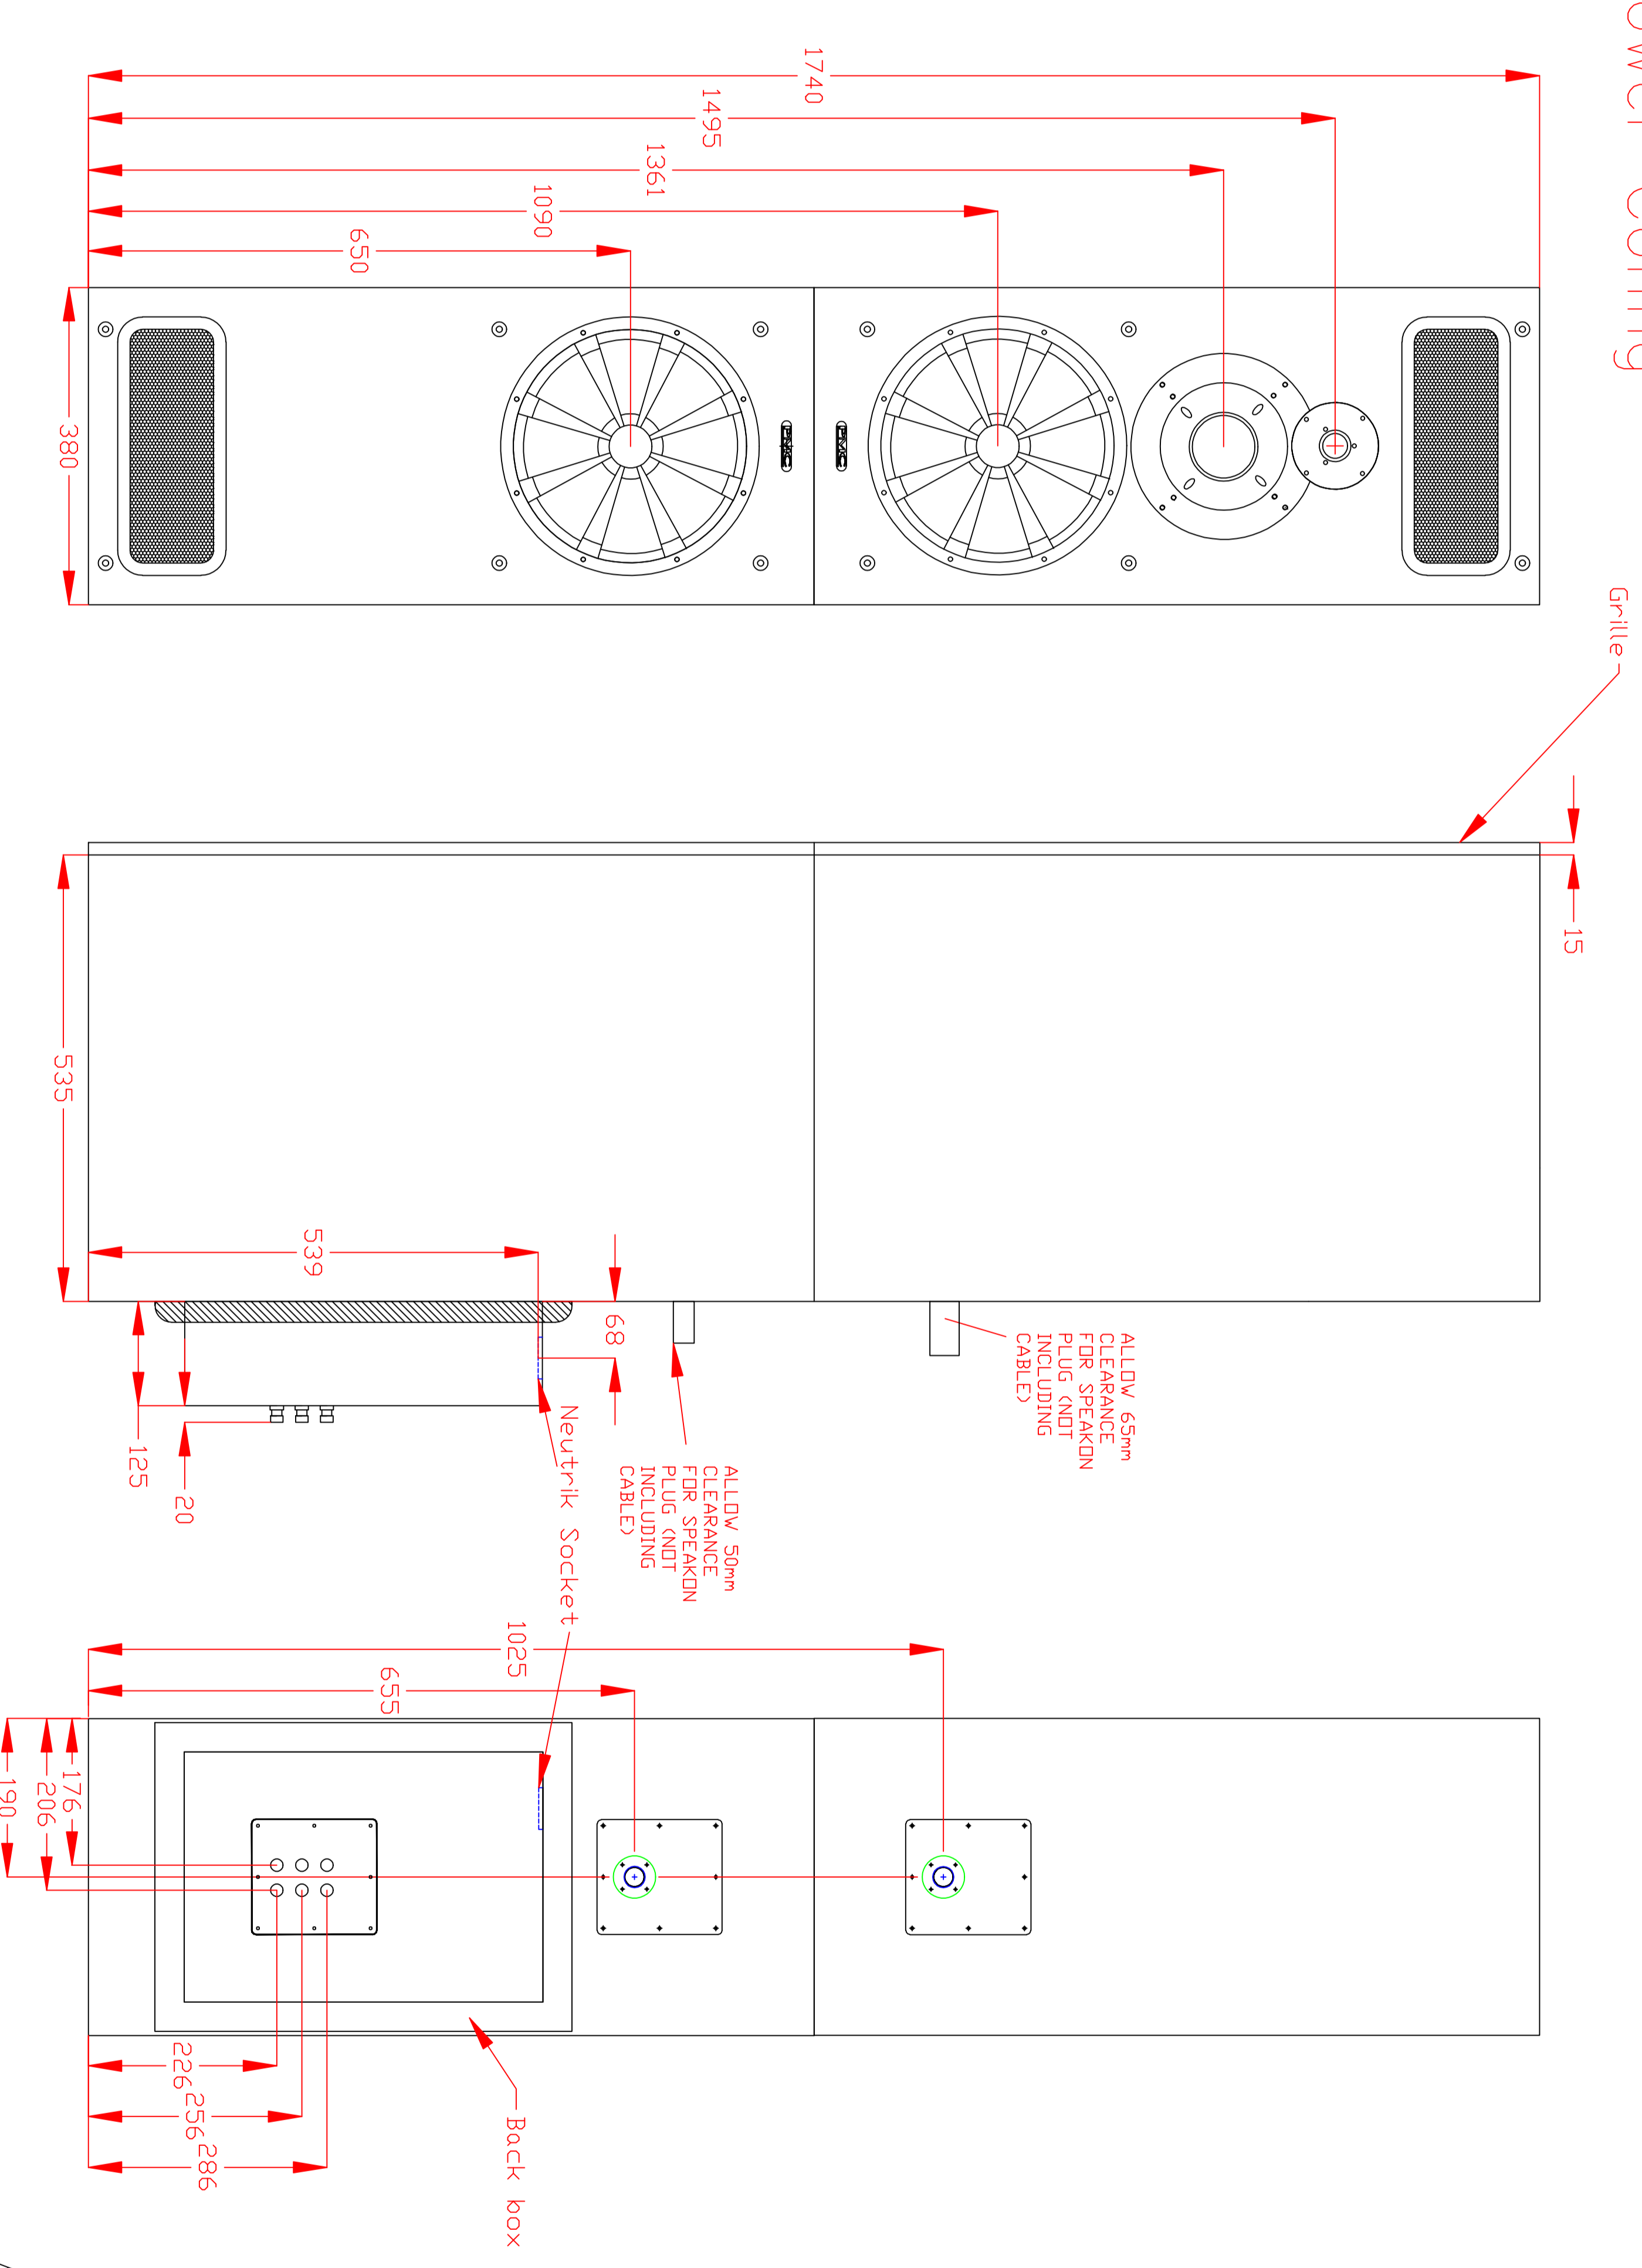

1 A B C D E F G H J K

Side by Side Config

Tower Config

ALL DIMENSIONS IN MILLIMETERS

THE PROFESSIONAL MONITOR COMPANY
 43-45 Crawley Green Road
 Luton, Bedfordshire LU2 0AA
 TEL: 0870 4441044 FAX: 0870 4441045

ORIGINAL	DATE	INIT
APPROVED		
ISSUE 1	30-10-06	OAT
ISSUE 2		
ISSUE 3		

PROJECT
 MB2 & MB2S

TITLE
 MB2S XBD-C VIEW DIMS
 DRAWING NO.
 MB2XBDCN6
 SHEET
 /