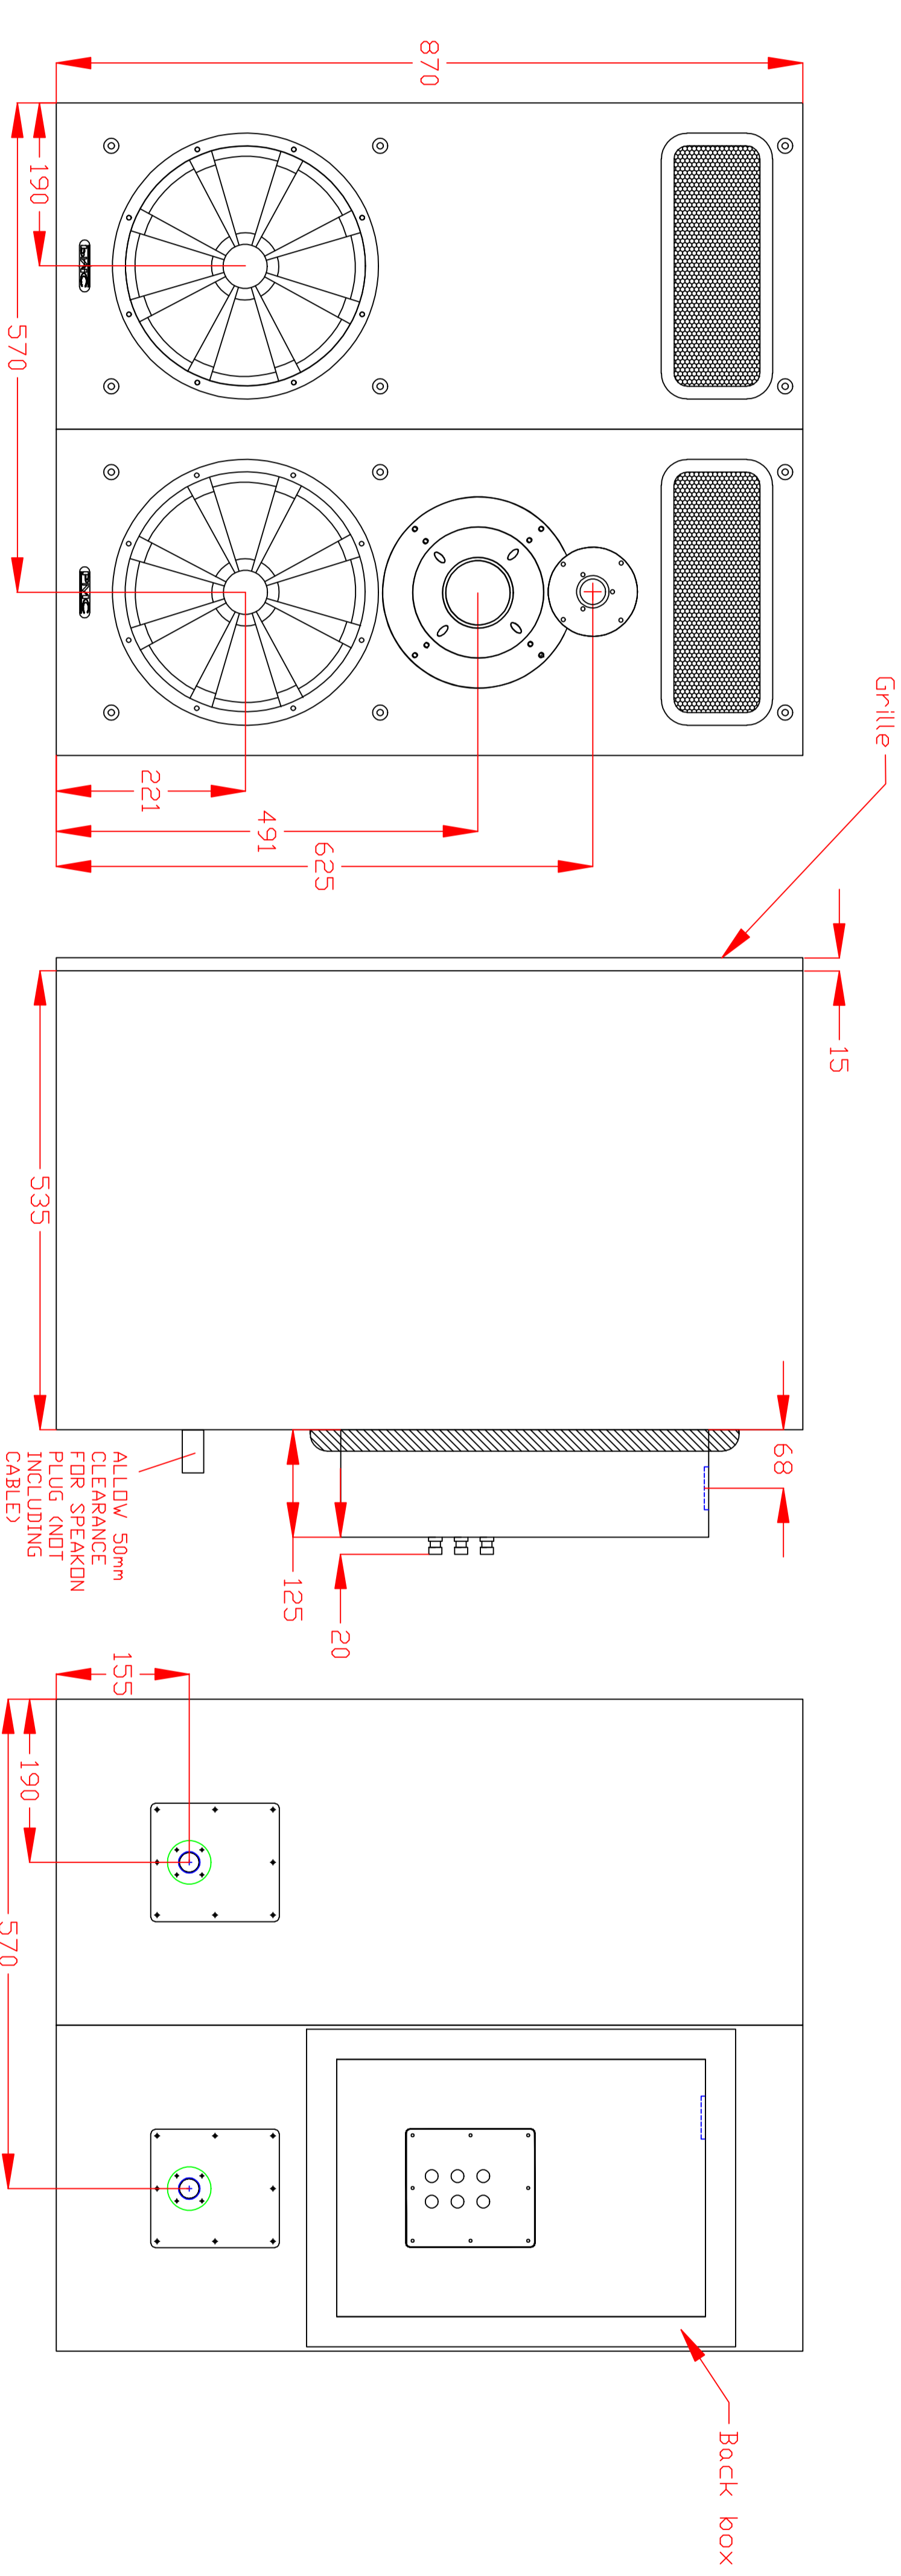

1 A B C D E F G H J K

Side by Side Config

Tower Config

ALL DIMENSIONS IN MILLIMETERS

THE PROFESSIONAL MONITOR COMPANY
 43-45 Crawley Green Road
 Luton, Bedfordshire LU2 0AA
 TEL: 0870 4441044 FAX: 0870 4441045

ORIGINAL	DATE	INIT
APPROVED		
ISSUE 1	30-10-06	OAT
ISSUE 2		
ISSUE 3		

PROJECT
 MB2 & MB2S

TITLE
 MB2S XBD-C VIEW DIMS
 DRAWING NO.
 MB2XBDCN6
 SHEET
 /