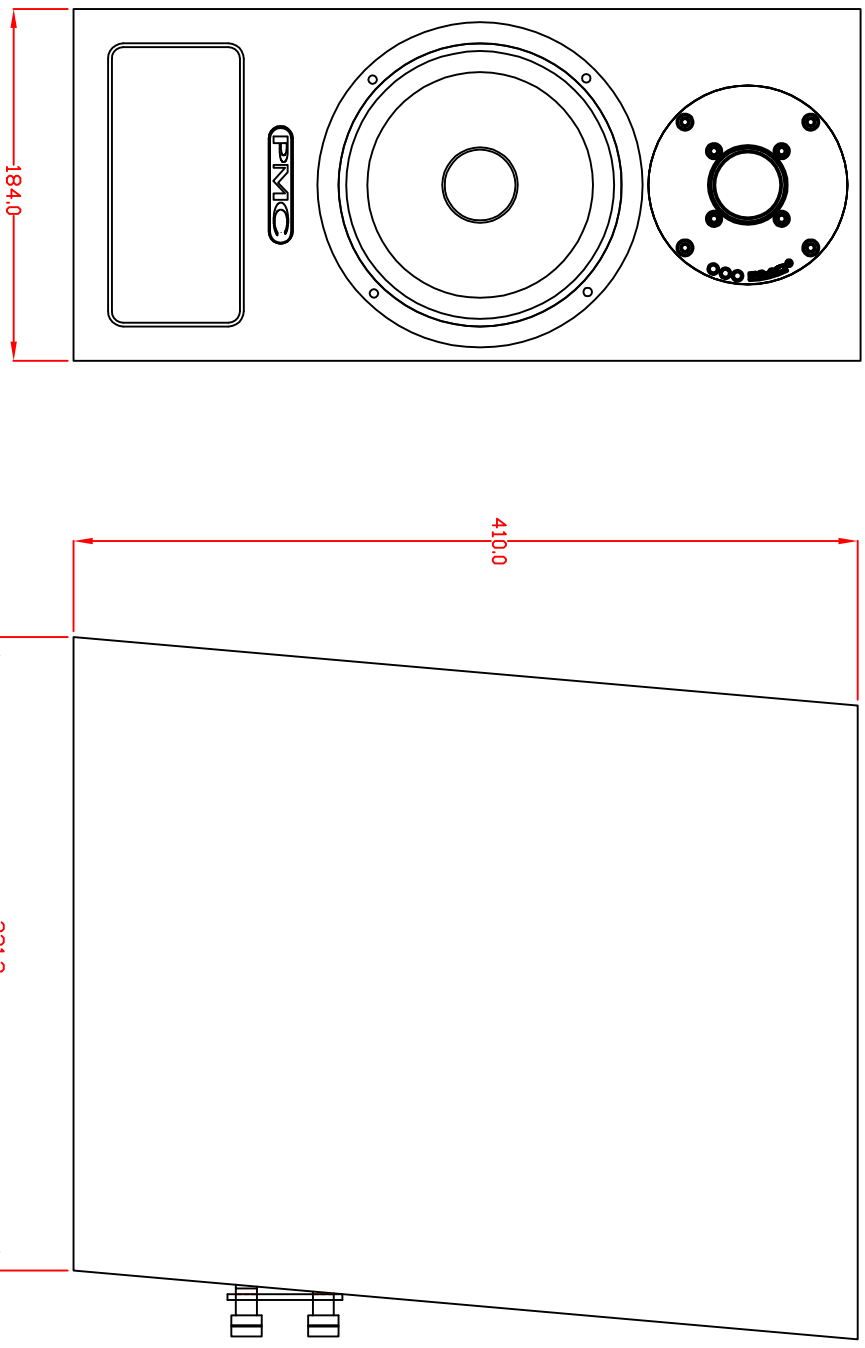

1 A B C D E F G H J K

ALL DIMENSIONS IN MILLIMETRES

THE PROFESSIONAL MONITOR COMPANY

43-45 Crawley Green Road
 Luton, Bedfordshire LU2 0AA
 TEL: 0870 4441044 FAX: 0870 4441045

ORIGINAL	DATE	INIT	All tolerances are +/- 0.2mm unless otherwise specified	TITLE	
APPROVED	26/09/11	AW		PROJECT	2022 Outer Dimensions
ISSUE 1	11/11/11	AW			HIFI
ISSUE 2				SHEET	
ISSUE 3				/	