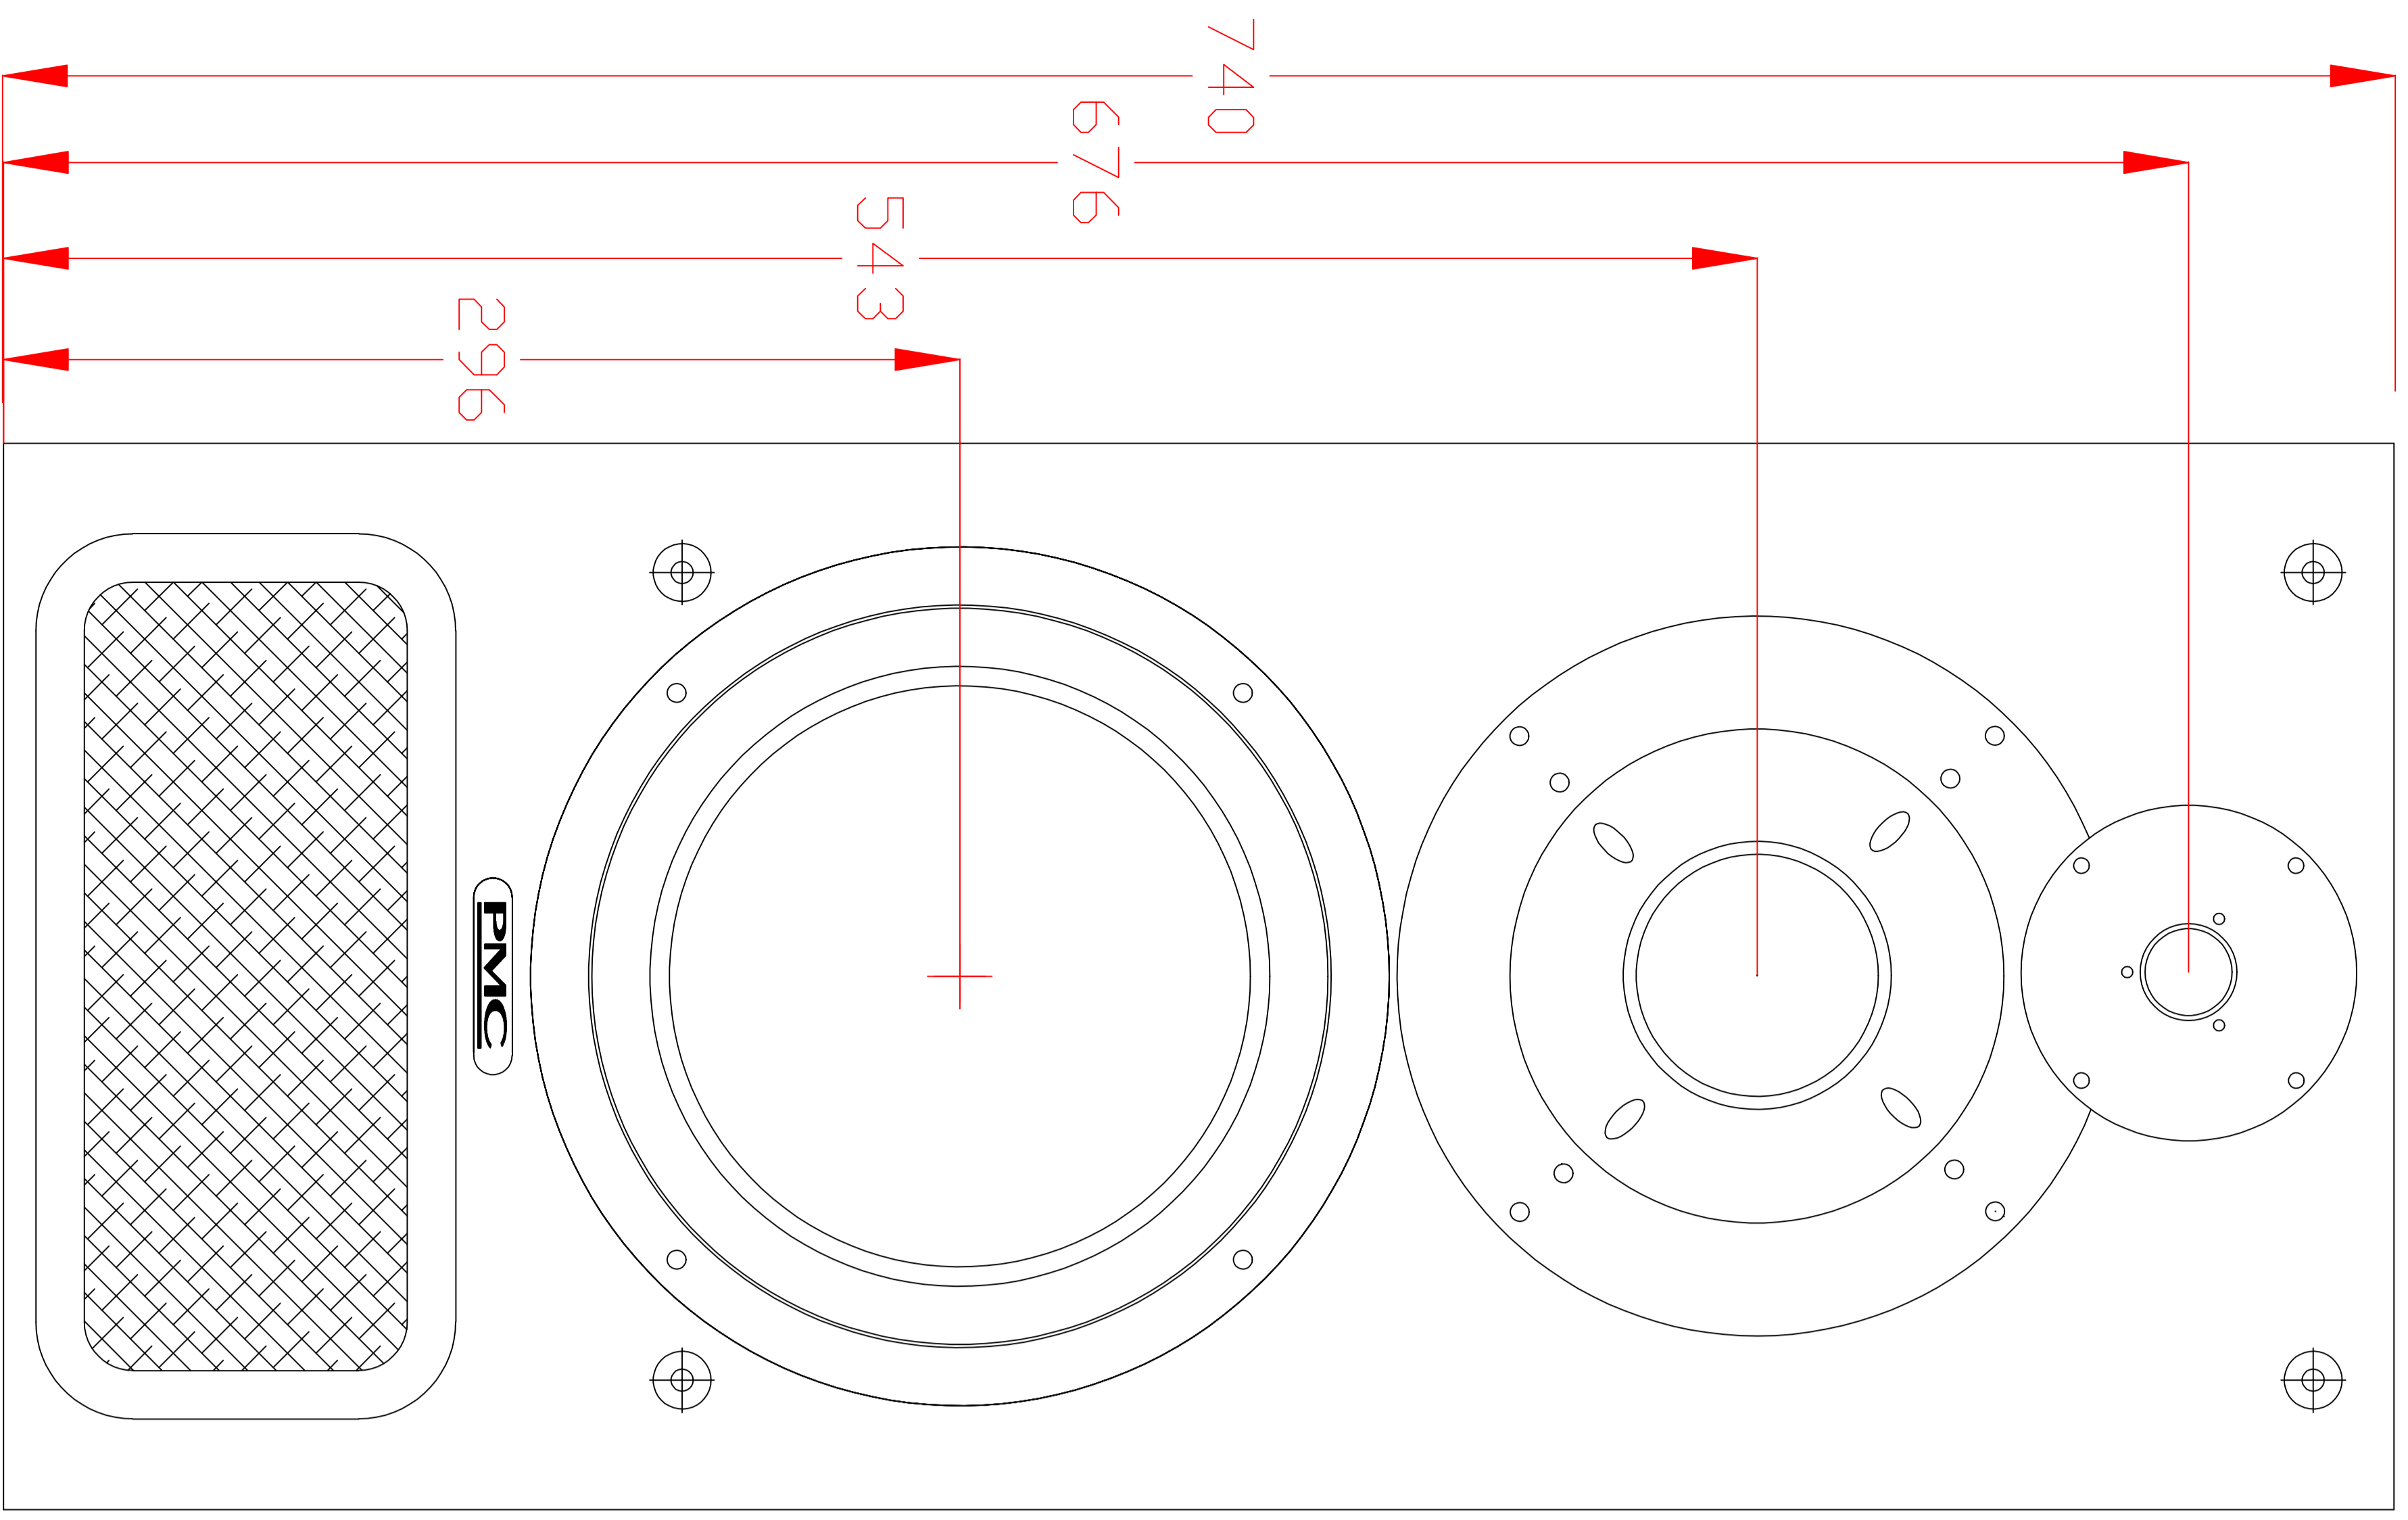

1 A B C D E F G H J K

Grille

ALL DIMENSIONS IN MILLIMETRES

THE PROFESSIONAL MONITOR COMPANY
 43-45 Crawley Green Road
 Luton, Bedfordshire LU2 0AA
 TEL: 0870 4441044 FAX: 0870 4441044

ORIGINAL	DATE	INIT
APPROVED		
ISSUE 1	30-10-06	OAT
ISSUE 2		
ISSUE 3		

PROJECT
 IB2

TITLE
 IB2 VIEW DIMS
 DRAWING NO. IB2N1
 SHEET /