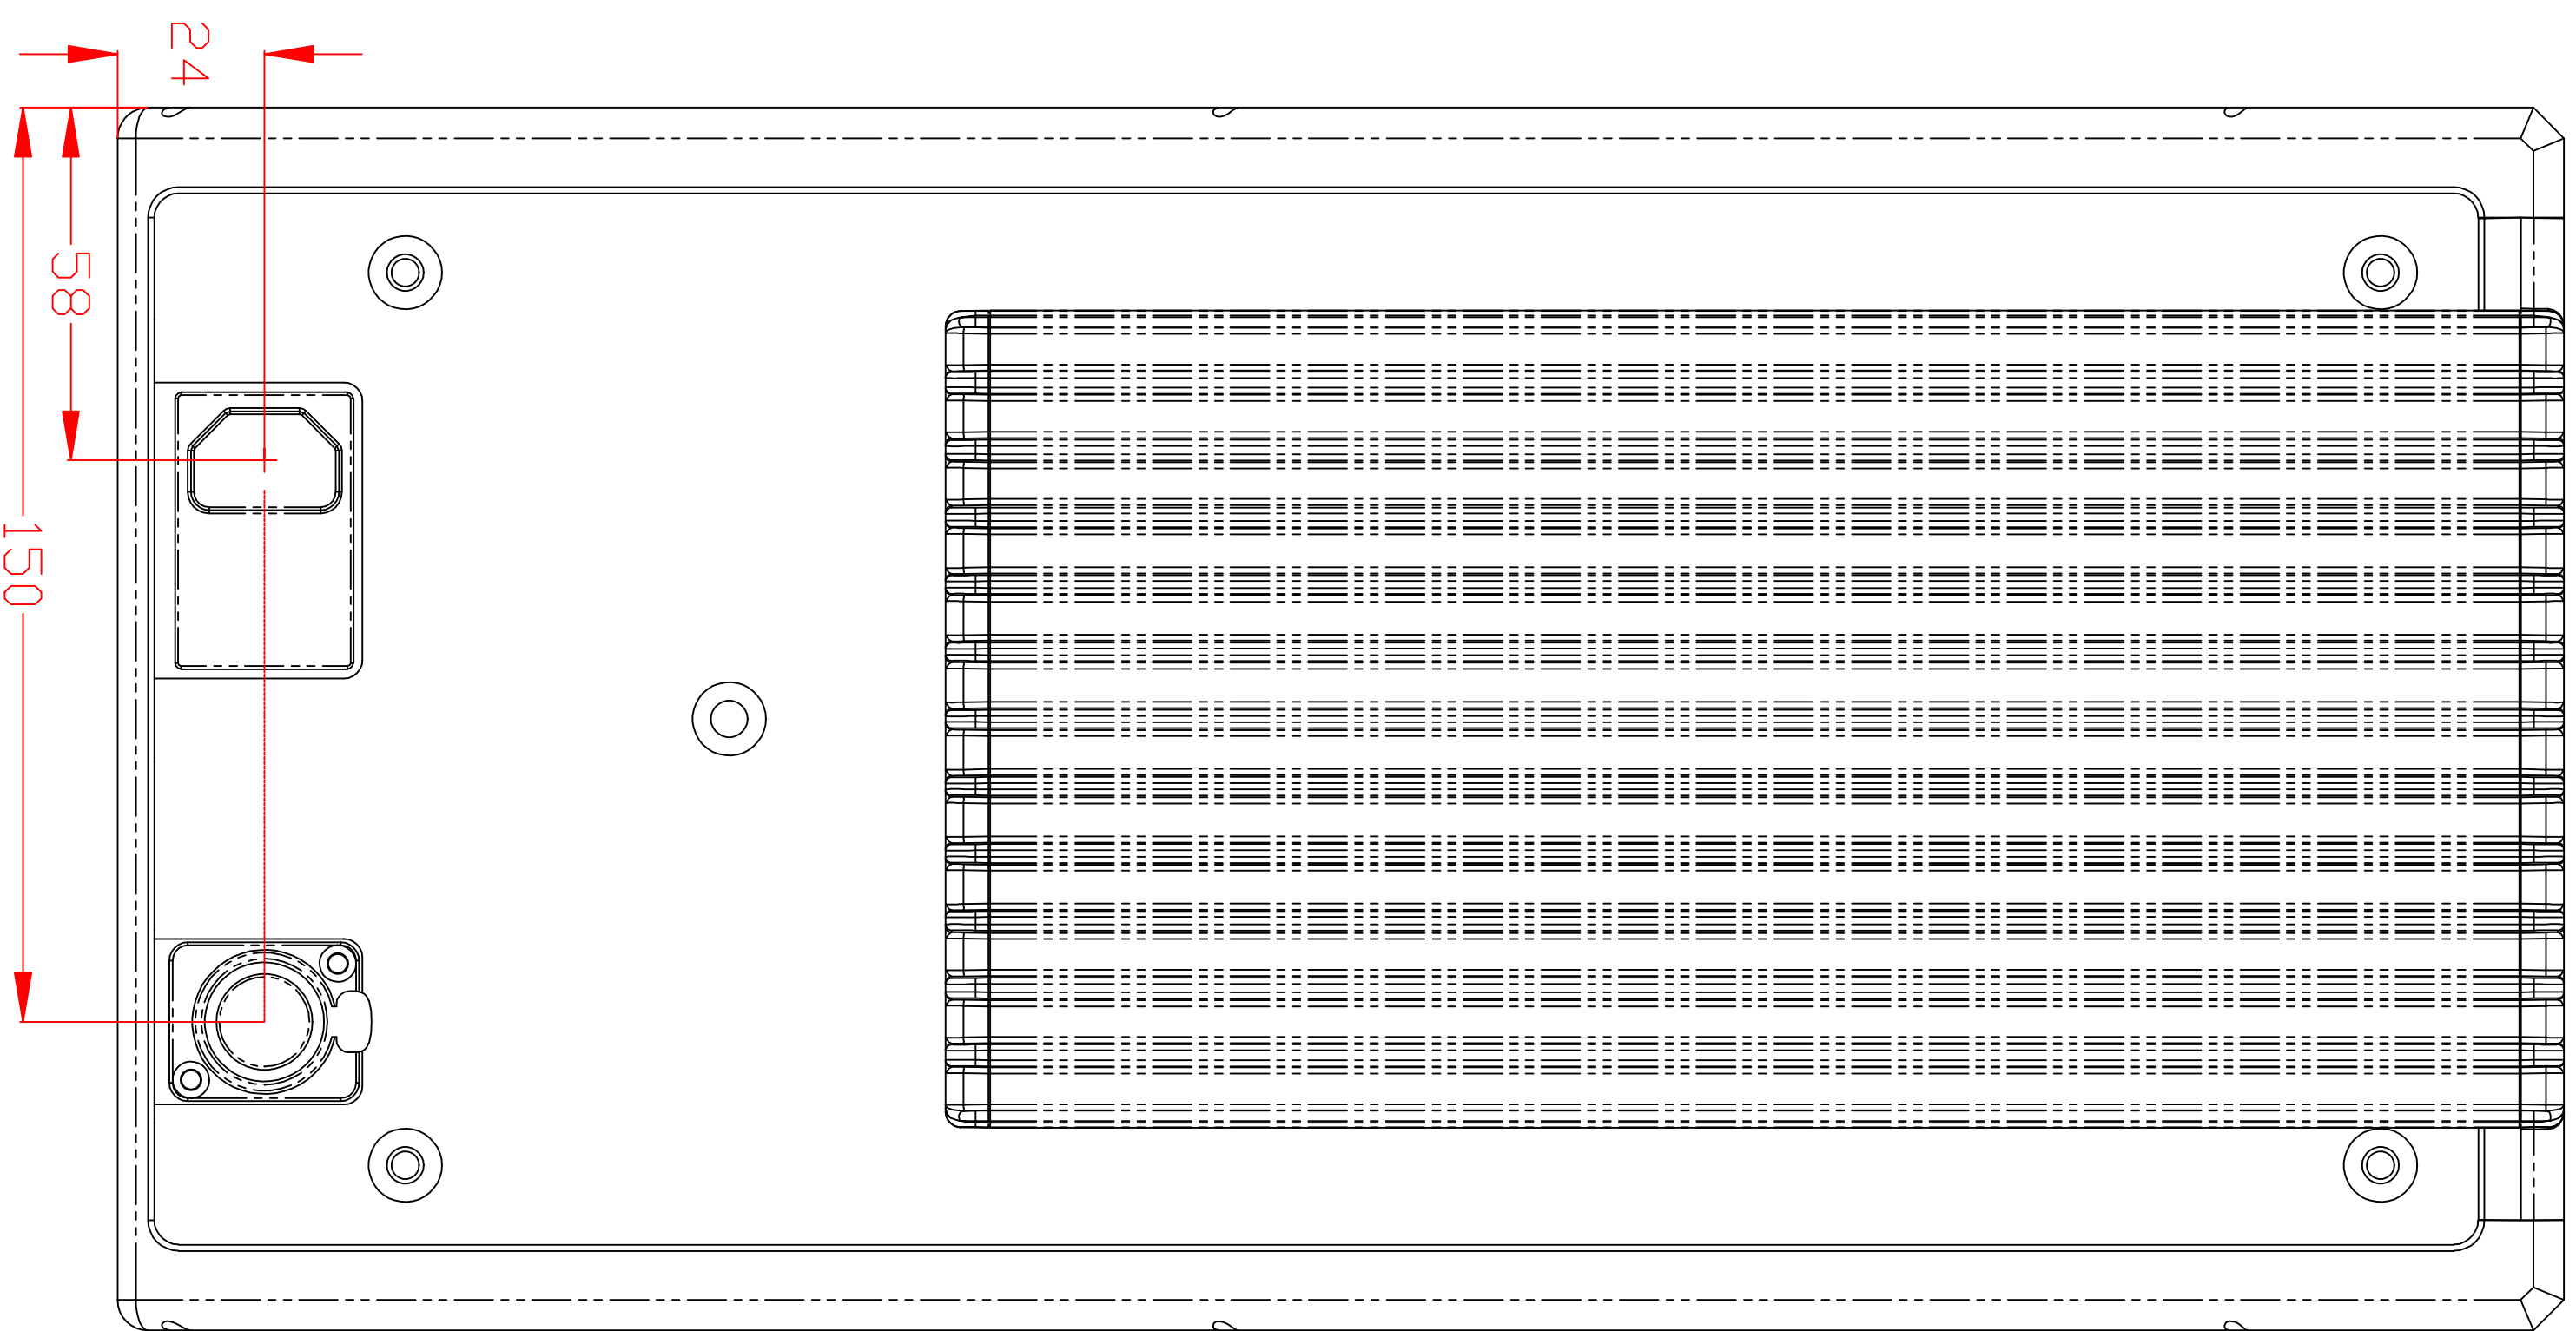

Front

Side

Rear

ALL DIMENSIONS IN MILLIMETRES

THE PROFESSIONAL MONITOR COMPANY

43-45 Crawley Green Road
Luton, Bedfordshire LU2 0AA
TEL: 0870 4441044 FAX: 0870 4441044

ORIGINAL	DATE	INIT
APPROVED		
ISSUE 1	26-10-06	OAT
ISSUE 2		
ISSUE 3		

PROJECT
AML1

TITLE
AML
FRONT/SIDE/REAR
DRAWING NO.
AML1N1

SHEET
/