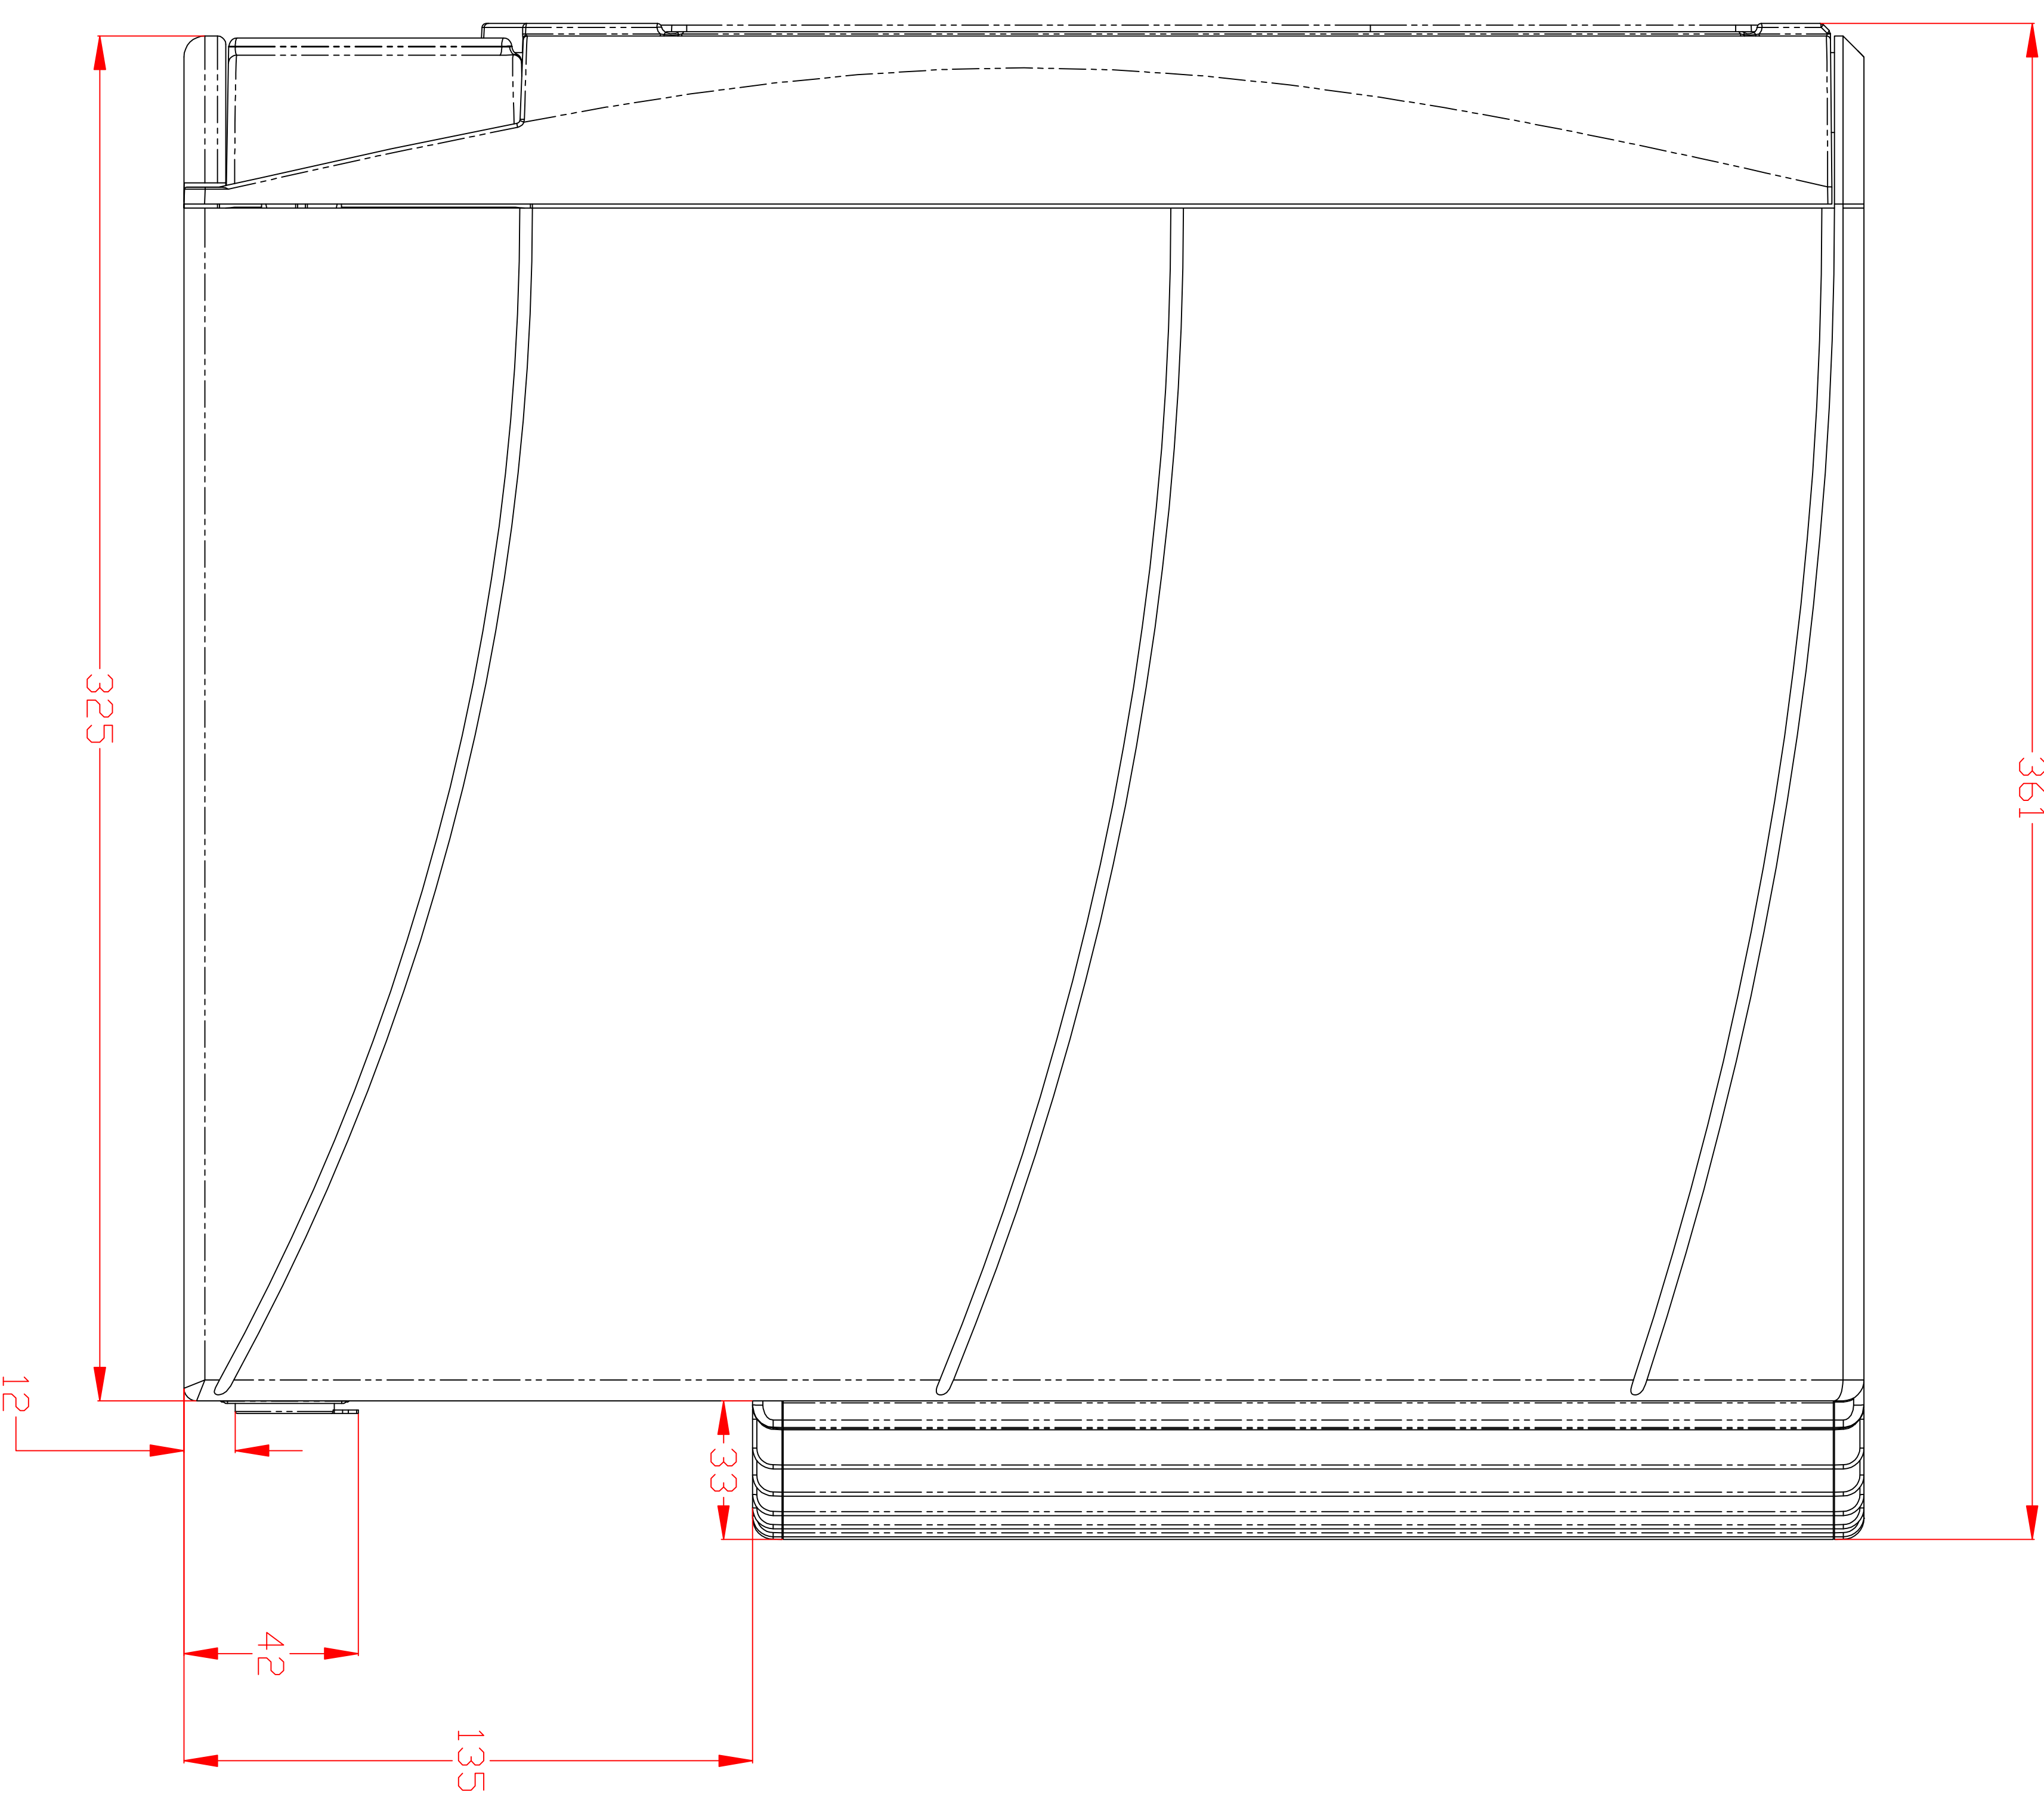

Front

Side

Rear

ALL DIMENSIONS IN MILLIMETRES

THE PROFESSIONAL MONITOR COMPANY

43-45 Crawley Green Road
Luton, Bedfordshire LU2 0AA
TEL: 0870 4441044 FAX: 0870 4441044

ORIGINAL	DATE	INIT
APPROVED		
ISSUE 1	26-10-06	OAT
ISSUE 2		
ISSUE 3		

PROJECT
AML1

TITLE
AML
FRONT/SIDE/REAR
DRAWING NO.
AML1N1

SHEET
/